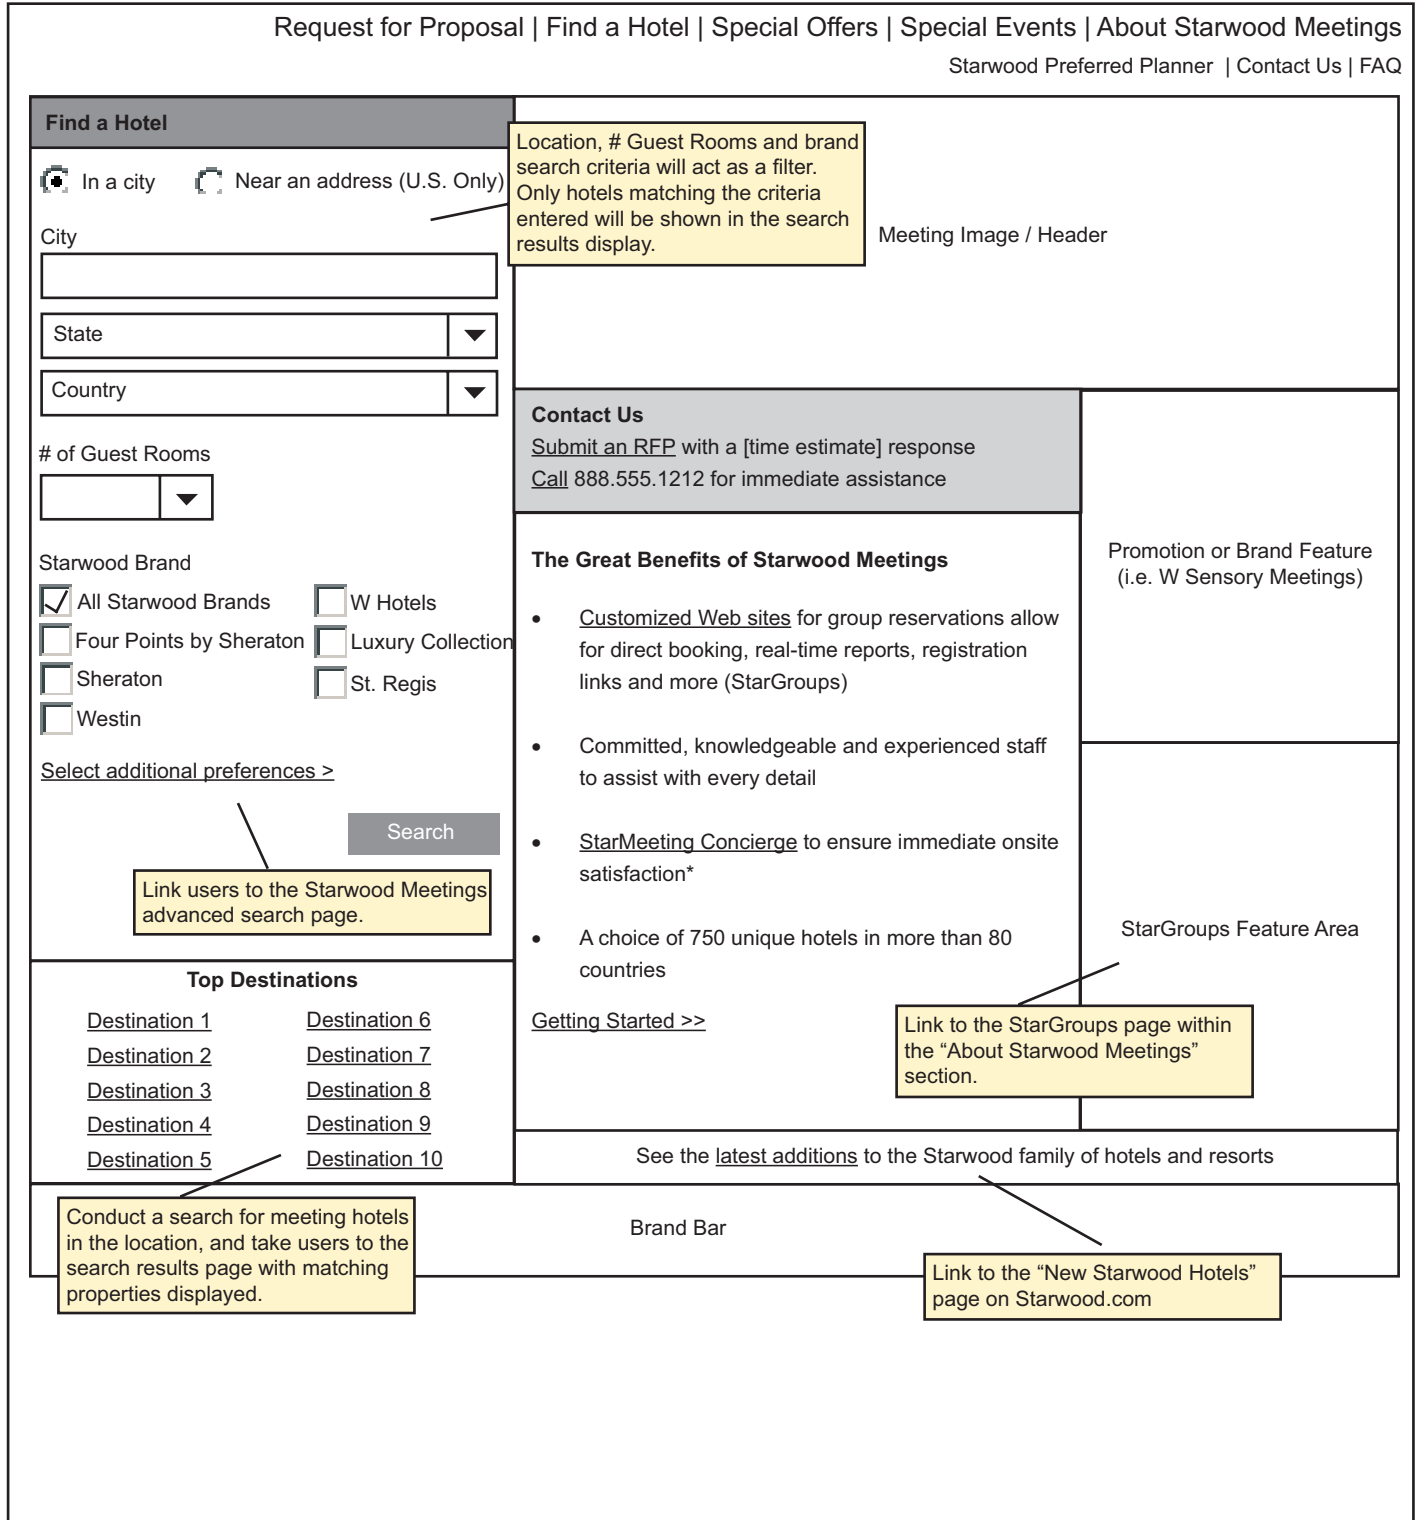

2. Concepts

2.1 Starwood Meetings Site Map

2.2 Meetings Search Process Flow

2.2 RFP Process Flow

3. Screens and User Interaction Model

3.1 Starwood Meetings Home Page

The Starwood Meetings home page is the entry point to all meeting content, bringing together existing content from www.starwoodmeetings.com, www.starwoodmeetingservices.com and www.preferredplanner.com