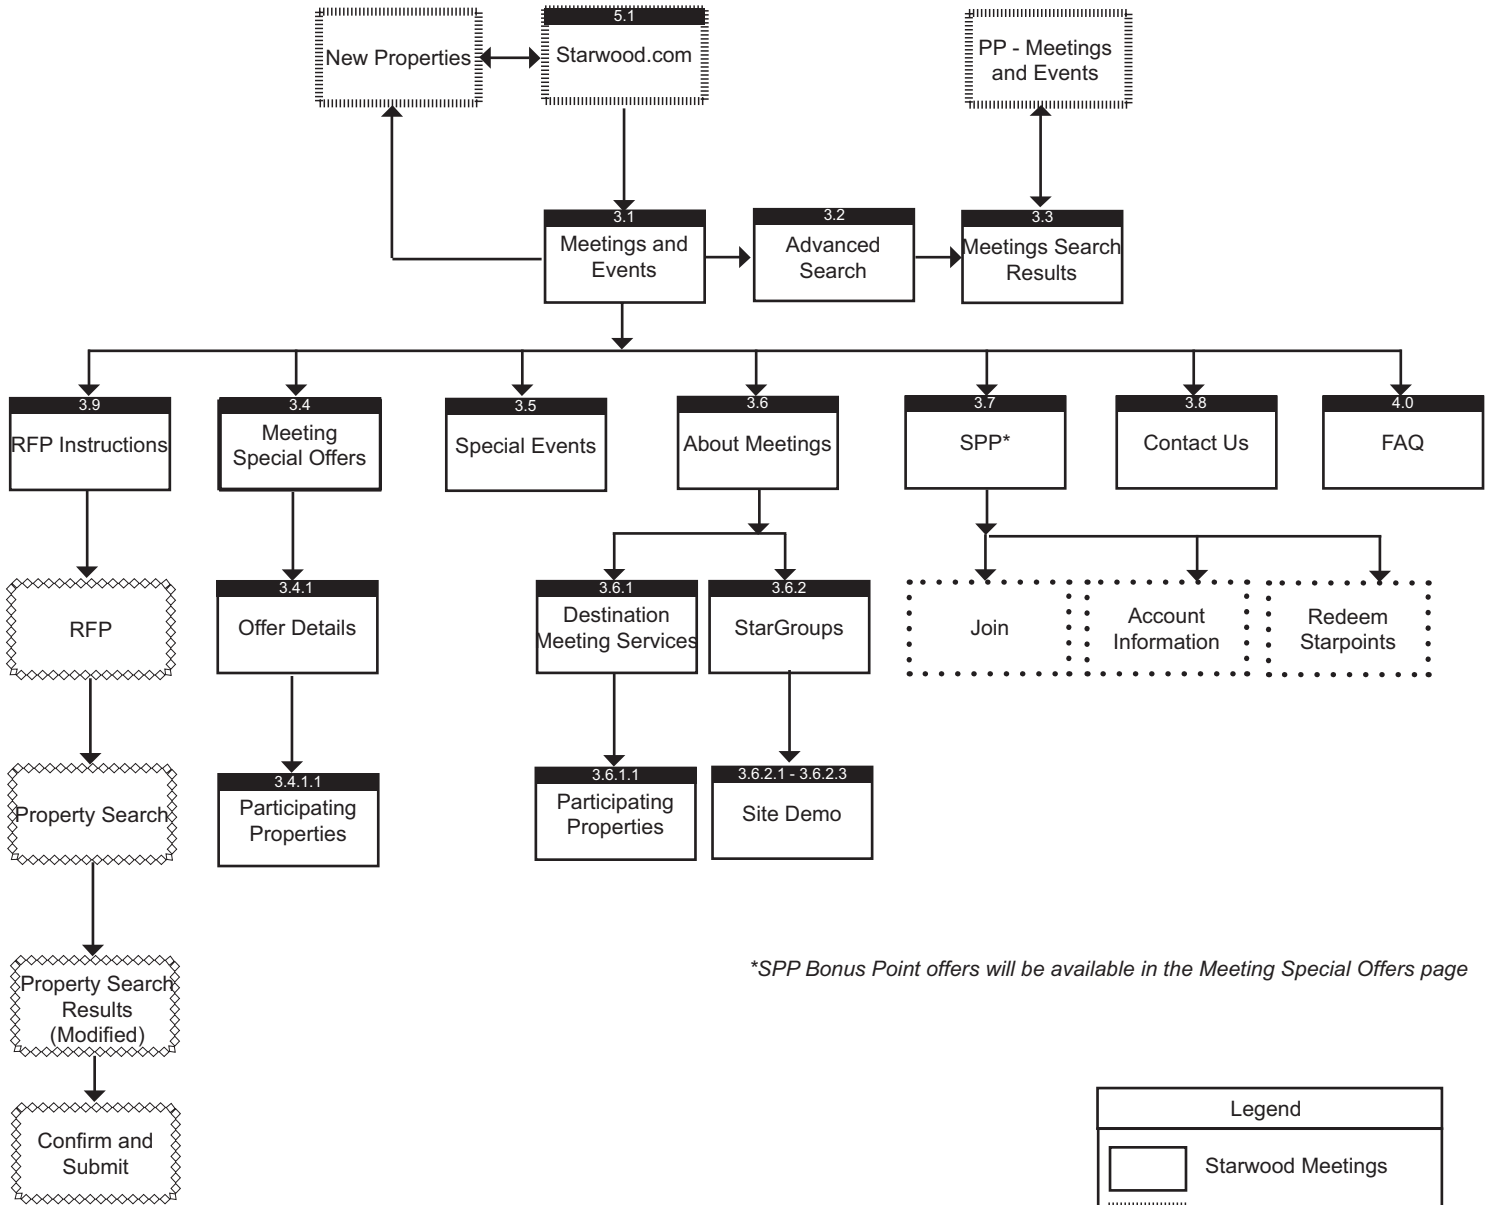

2. Concepts

2.1 Starwood Meetings Site Map

2.2 Meetings Search Process Flow

2.2 RFP Process Flow

3. Screens and User Interaction Model

3.1 Starwood Meetings Home Page

The Starwood Meetings home page is the entry point to all meeting content, bringing together existing content from www.starwoodmeetings.com, www.starwoodmeetingservices.com and www.preferredplanner.com

City Center – Hotels located in a downtown city center

Hotel Features

Beach – Beach facilities on-site and direct access to the beach

Business Services - On-site business facility with printing, fax, internet and/or other services