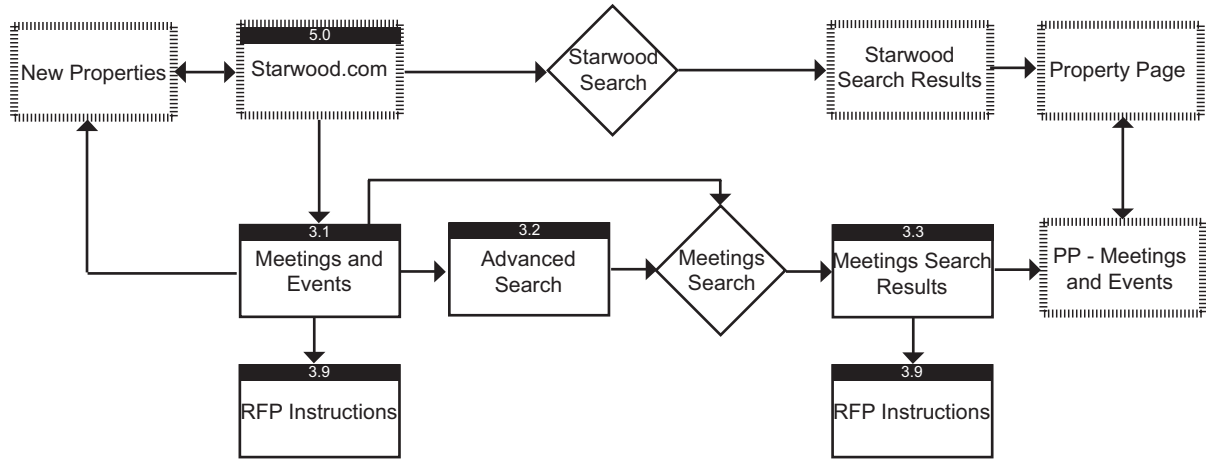

2. Concepts

2.1 Starwood Meetings Site Map

2.2 Meetings Search Process Flow

2.2 RFP Process Flow

3. Screens and User Interaction Model

3.1 Starwood Meetings Home Page

The Starwood Meetings home page is the entry point to all meeting content, bringing together existing content from www.starwoodmeetings.com, www.starwoodmeetingservices.com and www.preferredplanner.com

3.2 Advanced Search

Users will have the option to indicate hotel type, feature and transportation features in the advanced search.

Home | Request for Proposal | Find a Hotel | Special Offers | Special Events | About Starwood Meetings
Starwood Preferred Planner | Contact Us | FAQ

City Center – Hotels located in a downtown city center

Hotel Features

Beach – Beach facilities on-site and direct access to the beach

Business Services - On-site business facility with printing, fax, internet and/or other services